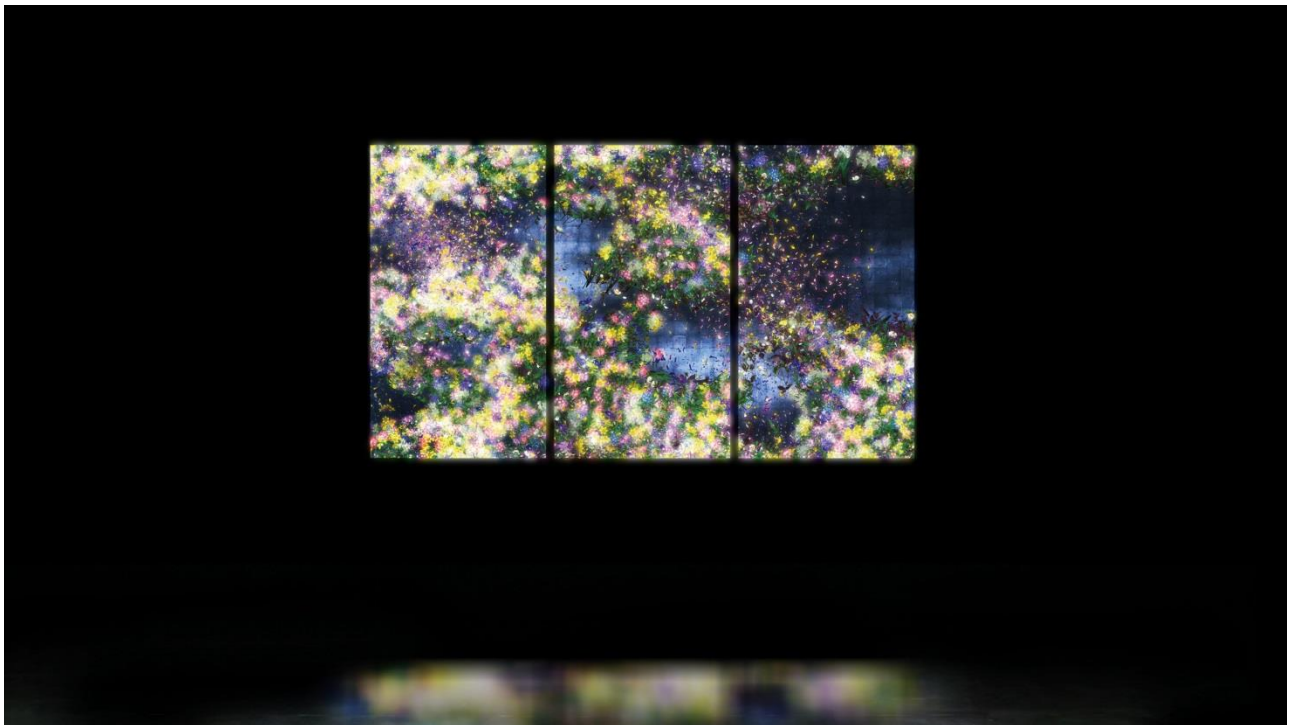

# PACE

FOR IMMEDIATE RELEASE

Pace at the Seattle Art Fair  
Booth 105  
CenturyLink Field Event Center, Seattle  
July 30–August 2, 2015

New York—Pace is pleased to announce its participation in the inaugural Seattle Art Fair, which will be held at the CenturyLink Field Event Center from July 30 to August 2, 2015. At booth 105, Pace will present a selection of work in a variety of media by Tara Donovan, Sol LeWitt, Maya Lin, Yoshitomo Nara, Michal Rovner, Hiroshi Sugimoto and teamLab.

Pace's booth will include two recent works by **Tara Donovan**, both utilizing Slinky@s, the iconic, stair-descending, helical-spring toy. Donovan's *Untitled*, 2014, is a wall-mounted sculpture composed of multiple steel Slinky@s which the artist attaches together to form continuous Möbius-like loops. A related work on paper, *Untitled*, 2015, is a large monoprint created on a hydraulic press by placing a matrix of linked

Slinky®s on the printing plate, spraying the plate with ink, then removing the matrix and pressing the plate to paper so that the looped coils are captured in negative, as if in an x-ray.

Examples of Tara Donovan's Slinky series are currently on view through October 18, 2015 at the Parrish Art Museum in Water Mill, New York, as part of the museum's Platform series of site-responsive exhibitions. On August 1, Jupiter Artland in Edinburgh will open an exhibition of her monumental installations.

As part of the fair's Talks Contemporary program, **Maya Lin** will deliver a lecture at the Seattle Art Museum's Plestcheef Auditorium on Wednesday, July 29 at 7 p.m. Pace's booth will feature works by Maya Lin that memorialize bodies of water such as the San Francisco Bay and the Niagara River by evoking an aerial view of their topographies in sculptures made of silver.